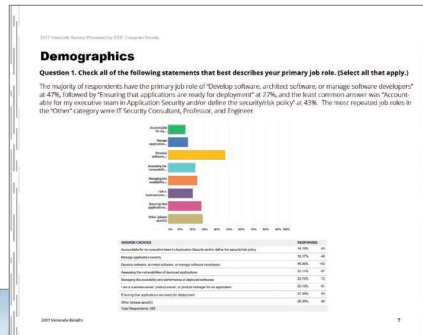

A Simple, Customized Process—Guaranteed Response

- IEEE Computer Society research experts work with you to develop a pertinent and focused survey questionnaire of up to 15 questions utilizing language designed to achieve optimum results.
- Based on your target audience, the Computer Society selects appropriate titles and demographics to give you the knowledge you need.
- Surveys are administered by email with support and promotion via the website and the IEEE Computer Society's popular social media sites, reaching hundreds of thousands of tech professionals.
- High-quality and comprehensive analytics are provided.
- Results are delivered in a presentation-quality analytic report.

Pricing & Deliverables

- Rate: $22,500 for a custom survey.
- Delivered in PowerPoint format.
- Infographic or eBook, add an additional $5,000.

Contact Us

www.computer.org/advertising

PRODUCTION STAFF

Debbie Sims
Advertising Coordinator
dsims@computer.org
Phone: +1 714-816-2138
Fax: +1 714-821-4010

Amir Draquez
Production Coordinator
adraquez@computer.org
Phone: +1 714-816-2119

ADVERTISING SALES

Mid Atlantic - Dawn Scoda
dscoda@computer.org
Phone: +1 732-772-0160

Southwest, California - Mike Hughes
mikehughes@computer.org
Cell: +1 805-208-5882

Northeast, EMEA - David Schissler
d.schissler@computer.org
Phone: +1 508-394-4026

Central, Northwest, Far East, Southeast - Eric Kincaid
e.kincaid@computer.org
Phone: +1 214-553-8513
Cell: +1 214-673-3742
Fax: +1 888-886-8599

Midwest - Dave Jones
djones@computer.org
Phone: +1 708-442-5633
Cell: +1 708-624-9901